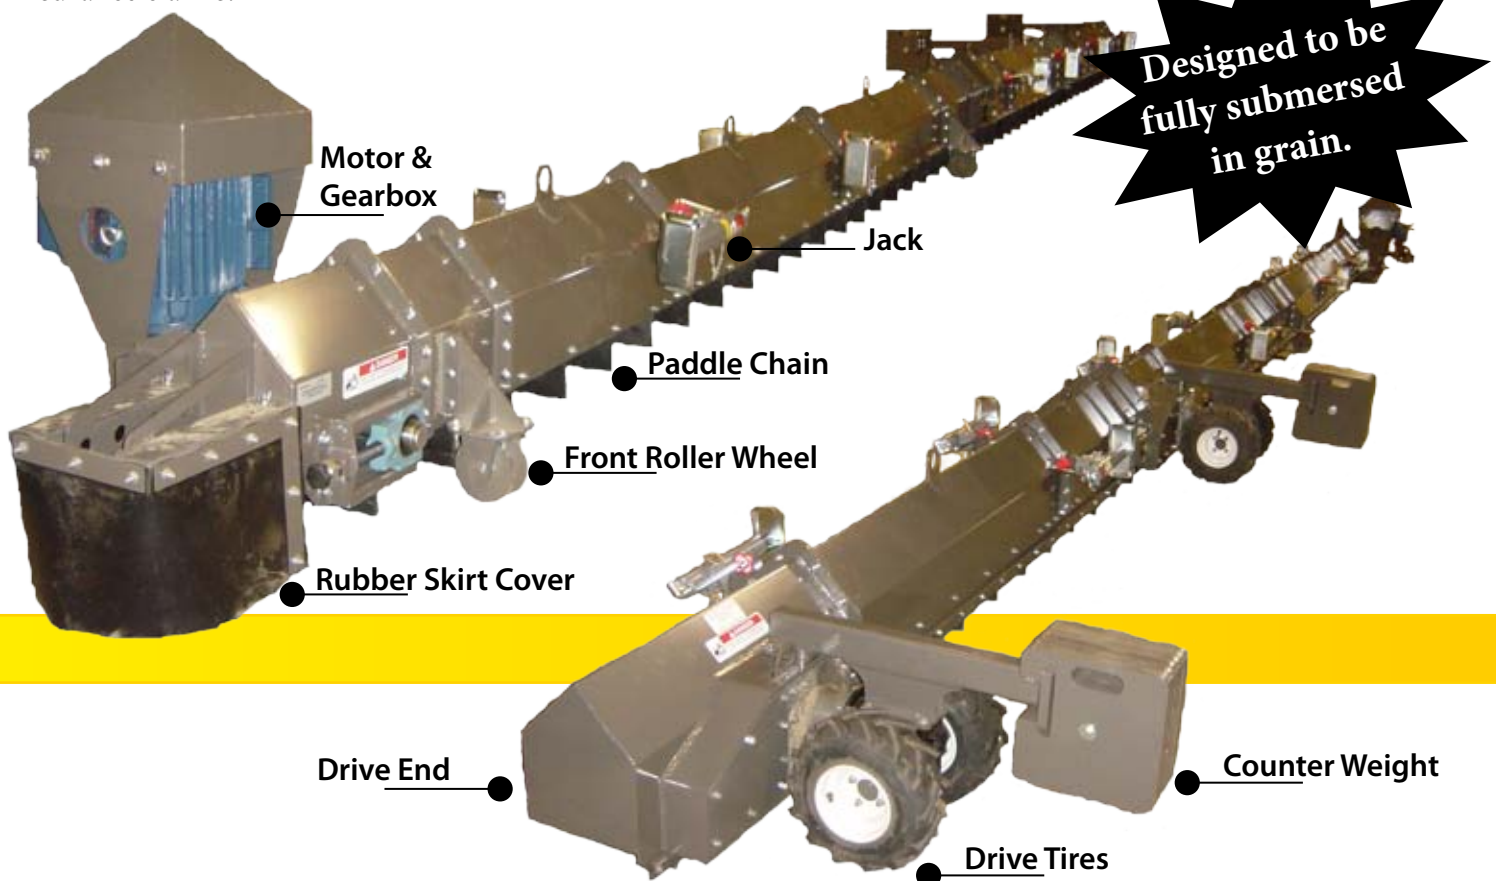

The New Daay Bin Paddle Sweep is engineered to the most current specifications in the industry. The sweep has no dangerous augers and simply moves the grain with flexible rubber paddles.

Durable

Explosion proof, all-weather quick change motors and foam-filled, run-flat, tractor tread tires are just a couple of the quality products used to create the New Daay Bin Paddle Sweep. The Sweep is designed to be fully submersed in grain, and can be manufactured to fit inside virtually all grain bins available today.

Affordable

With the flexible rubber paddles, almost all of the grain is swept from bin floor with the New Daay Bin Paddle Sweep. The Sweep also makes for less auger sweep injuries, unnecessary entry into bins, and insurance claims!

Features

- Moves grain gently and evenly to sump.
- The tires are designed to slip to keep the sweep from climbing the pile. This allows the sweep to clean very close to the floor.
- Housing is made out of 10 ga. material.
- Explosion proof motor.
- The electric motor is protected from commodities within the bin by a steel cover.
- Adjustable chain and motor mounts.
- Weight kits for increased traction on the drive wheels come standard on all Sweeps.
- Pivot sections on Sweeps over 24' in length. Allows Sweep to follow the contour of floor.
- Dual drives on Sweeps over 30' in length.
- Triple drives on Sweeps over 39' in length.

Made In The
USA

Tires are foam filled, with a tractor tread. Drive tire size is 13 x 5.00-6 Super Lug.

Design allows Sweep to follow contour of floor.

Moves grain gently and evenly to sump with flexible rubber paddles.